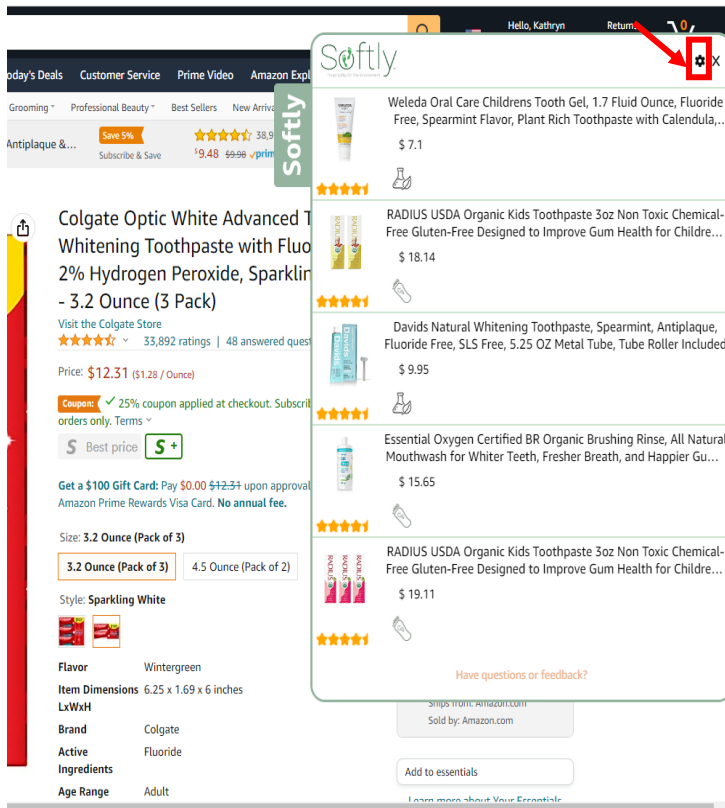

1 - **Navigate** to the Chrome Web Store [using this link](#)

2 - **Click** on **Add to Chrome**

3 – Click on “Add Extension”

4 – Click on the Chrome Extension icon (puzzle piece)

5 – To show the Softly extension in the toolbar, click on the push pin icon in the pop up window

6 - Click on the **Softly icon** in your browser header bar.

7 - Select **Options**

8 - Choose your **sustainability preferences** and click on the "x" to close the pop-up window.

9 - Navigate to [Amazon](#) and search for a health or beauty product (e.g., sunscreen, toothpaste, deodorant, moisturizer). **Click on a specific product.** The Softly sidebar icon will **begin flashing** if there are recommendations.

10 - **Click** on the sidebar icon to display the suggested Softly Swaps!

11 - to update your value preferences, click on the settings gear. Click on the gear again to hide these settings.

12 - Give us feedback!