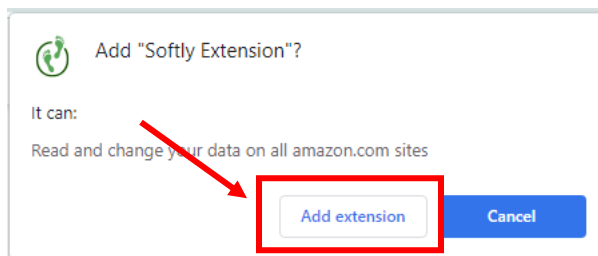

How to download and use the extension:

1 - **Navigate** to the Chrome Web Store [using this link](#)

2 - **Click** on **Add to Chrome**

See the **next page** for more details!

Happy Swapping!

Detailed instructions for how to download and use the extension:

1 - **Navigate** to the Chrome Web Store [using this link](#)

2 - **Click** on **Add to Chrome**

3 – Click on “Add Extension”

4 – Click on the Chrome Extension icon (puzzle piece)

5 – To show the Softly extension in the toolbar, click on the push pin icon in the pop up window