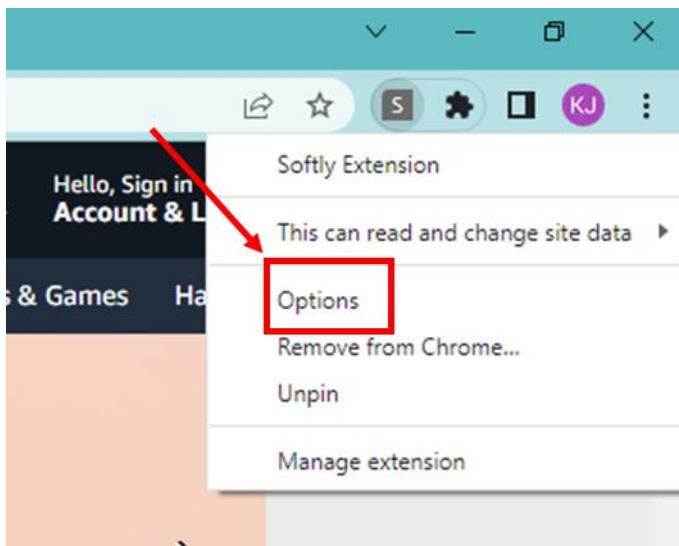

7 - Select **Options**