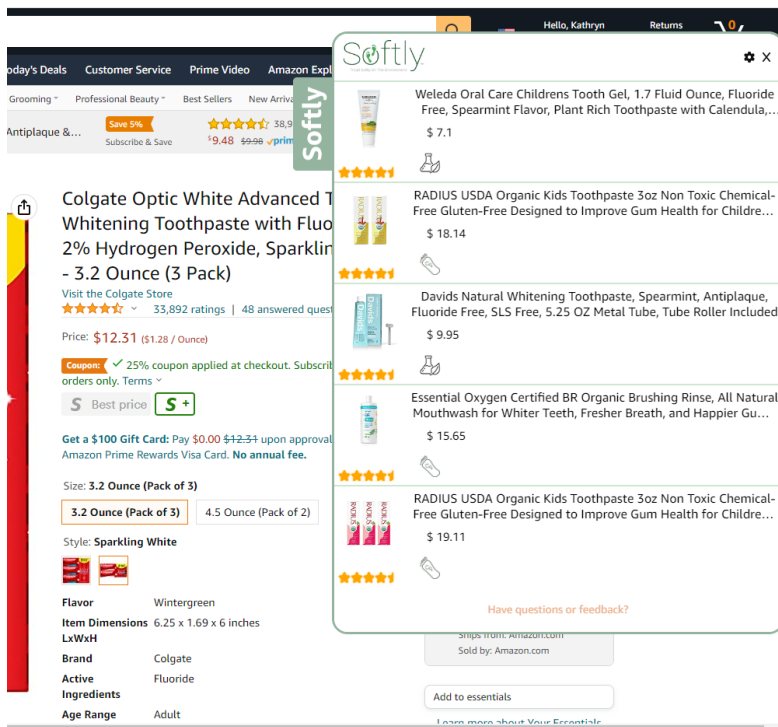

6 - Click on the **Softly icon** in your browser header bar.

7 - Select **Options**

8 - Choose your **sustainability preferences** and click on the "x" to close the pop-up window.

9 - Navigate to [Amazon](#) and search for a health or beauty product (e.g., sunscreen, toothpaste, deodorant, moisturizer). **Click on a specific product.** The Softly sidebar icon will **begin flashing** if there are recommendations.

10 - **Click** on the sidebar icon to display the suggested Softly Swaps!

11 - to update your value preferences, click on the settings gear. Click on the gear again to hide these settings.

12 - Give us feedback!