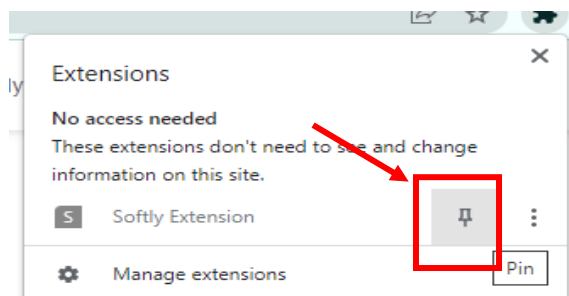

1 - **Navigate** to the Chrome Web Store [using this link](#)

2 - **Click** on **Add to Chrome**

3 – Click on “Add Extension”

4 – Click on the Chrome Extension icon (puzzle piece)

5 – To show the Softly extension in the toolbar, click on the push pin icon in the pop up window