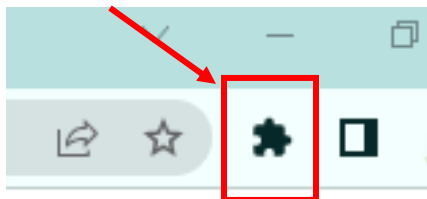

1 - **Navigate** to the Chrome Web Store [using this link](#)

2 - **Click** on **Add to Chrome**

3 – Click on “Add Extension”

4 – Click on the Chrome Extension icon (puzzle piece)

5 – To show the Softly extension in the toolbar, click on the push pin icon in the pop up window