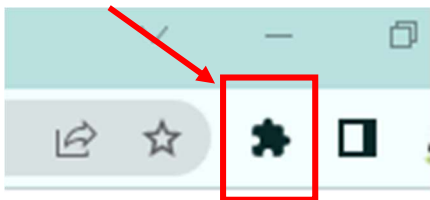

1 - **Navigate** to the Chrome Web Store [using this link](#)

2 - **Click on *Add to Chrome***

3 – Click on “Add Extension”

4 – Click on the Chrome Extension icon (puzzle piece)

5 – Click on the push pin icon in the pop up window