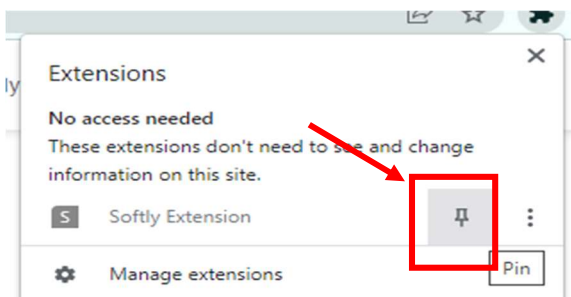

1 - **Navigate** to the Chrome Web Store [using this link](#)

2 - **Click on *Add to Chrome***

3 – Click on “Add Extension”

4 – Click on the Chrome Extension icon (puzzle piece)

5 – Click on the push pin icon in the pop up window