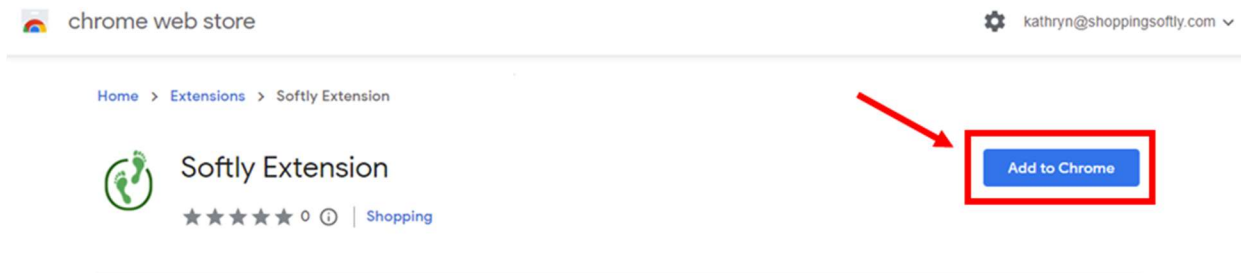

How to download and use the extension:

1 - **Navigate** to the Chrome Web Store [using this link](#)

2 - **Click** on **Add to Chrome**

See the next page for more details!

Happy Swapping!

Detailed instructions for how to download and use the extension:

1 - **Navigate** to the Chrome Web Store [using this link](#)

2 - **Click on *Add to Chrome***

3 – Click on “Add Extension”

4 – Click on the Chrome Extension icon (puzzle piece)

5 – Click on the push pin icon in the pop up window