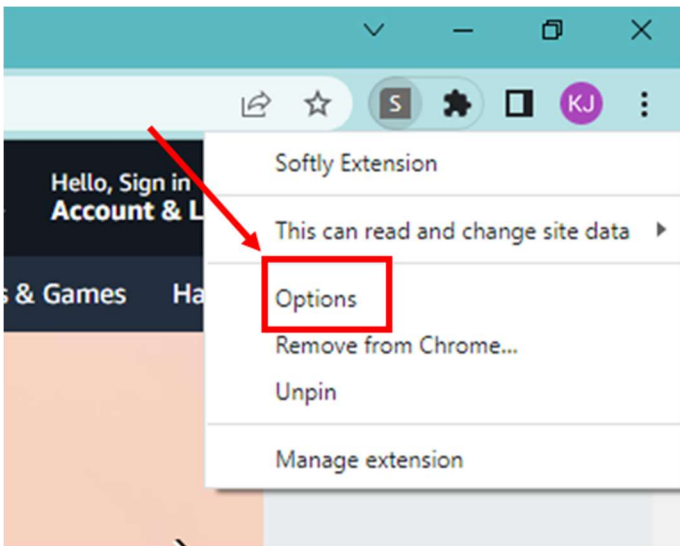

7 - Select **Options**