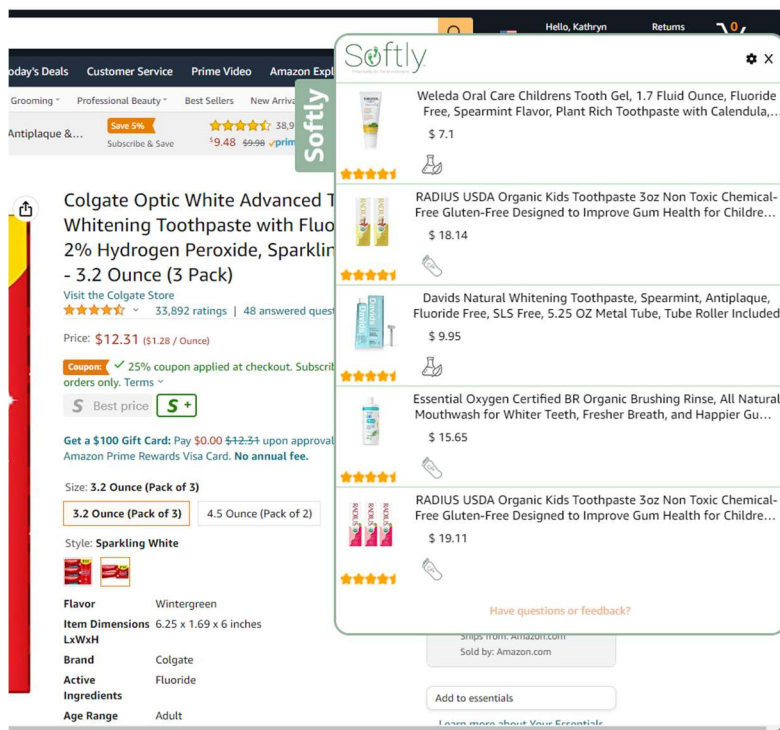

6 - Click on the **Softly icon** in your browser header bar.

7 - Select **Options**

8 - Choose your **sustainability preferences** and click on the "x" to close the pop up window.

9 - Navigate to [Amazon](#) and search for a health or beauty product (e.g., sunscreen, toothpaste, deodorant, moisturizer). **Click on a specific product.** The Softly sidebar icon will **begin flashing** if there are recommendations.

10 - **Click** on the sidebar icon to display the suggested Softly Swaps!

11 - to update your value preferences, click on the **settings gear**. Click on the gear again to hide these settings.

12 - Give us feedback!