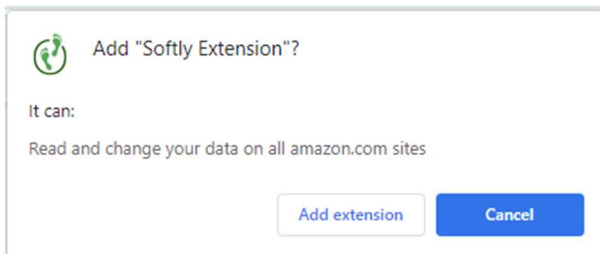

How to download and use the extension:

1 - **Navigate** to the Chrome Web Store [using this link](#)

2 - **Click** on **Add to Chrome**

See the next page for more details!

Happy Swapping!

Detailed instructions for how to download and use the extension:

1 - **Navigate** to the Chrome Web Store [using this link](#)

2 - **Click on *Add to Chrome***

3 – Click on “Add Extension”

4 – Click on the Chrome Extension icon (puzzle piece)

5 – Click on the push pin icon in the pop up window