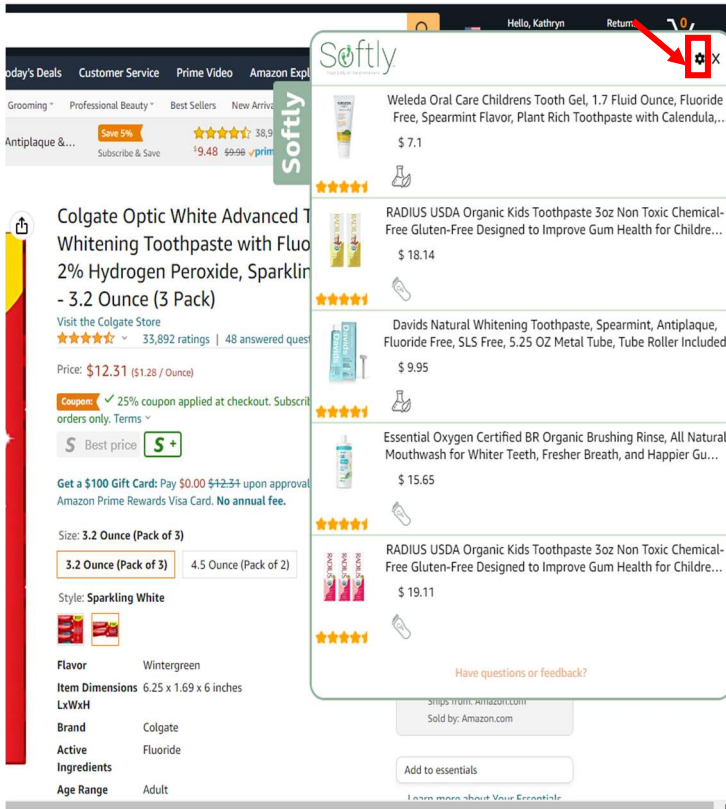

11 - to update your value preferences, click on the **settings gear**. Click on the gear again to hide these settings.